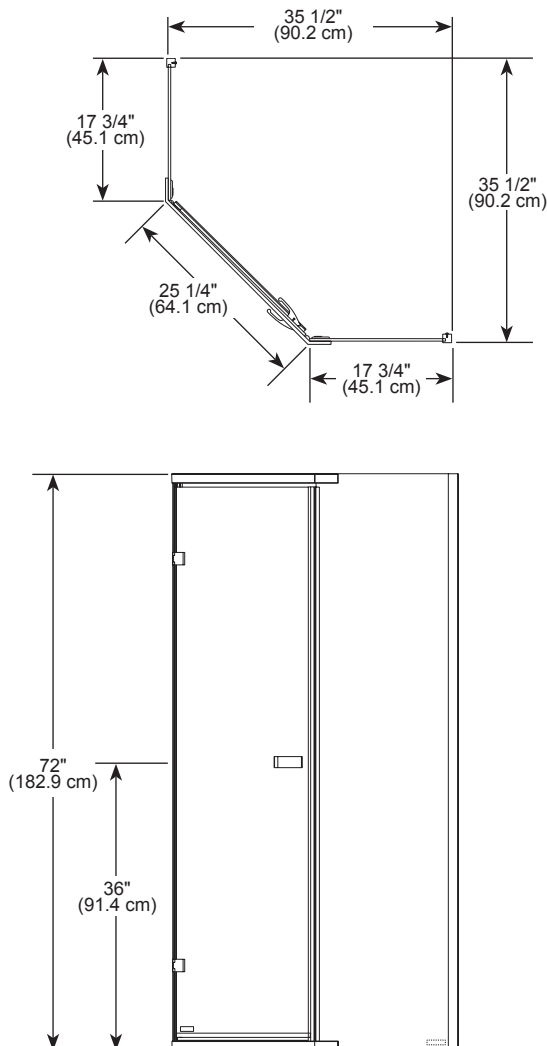

see what Delta can do™

38" FRAMELESS NEO-ANGLE SHOWER ENCLOSURE

COLOR/FINISH

- BL Model - Matte black hardware and smoked glass
- PC Model - Chrome Hardware and clear glass
- SS Model - Brushed stainless steel hardware and clear glass

STANDARD SPECIFICATIONS:

- Designed to Fit Delta 38" Neo-Angle Shower Base
- Right or Left Door Swing Installation
- Frameless 1/4" Tempered Glass Door and Panels
- Can Install with Tile Applications
- 5 Year Limited Residential Warranty
- 1 Year Limited Commercial Warranty

WARRANTY:

- Delta® Glass and Frameless Shower Enclosures and Shower Doors – 5 years from the date that the product is received by the original purchaser or their authorized representative (installation contractor, etc.); or for commercial purchasers, 1 year from the date that the product is received by the original purchaser or their authorized representative (installation contractor, etc.).
- Please go to www.deltafaucet.com for the complete details of our limited warranty.

COMPLIES WITH:

- IAPMO IGC 154

422061-▲

▲ Designate proper finish suffix

DSP-B-422061 Rev. H

Delta Faucet Company

55 E. 111th Street, Carmel, IN 46280
350 South Edgeware Road, St. Thomas, ON N5P 4L1
© 2026 Delta Faucet Company